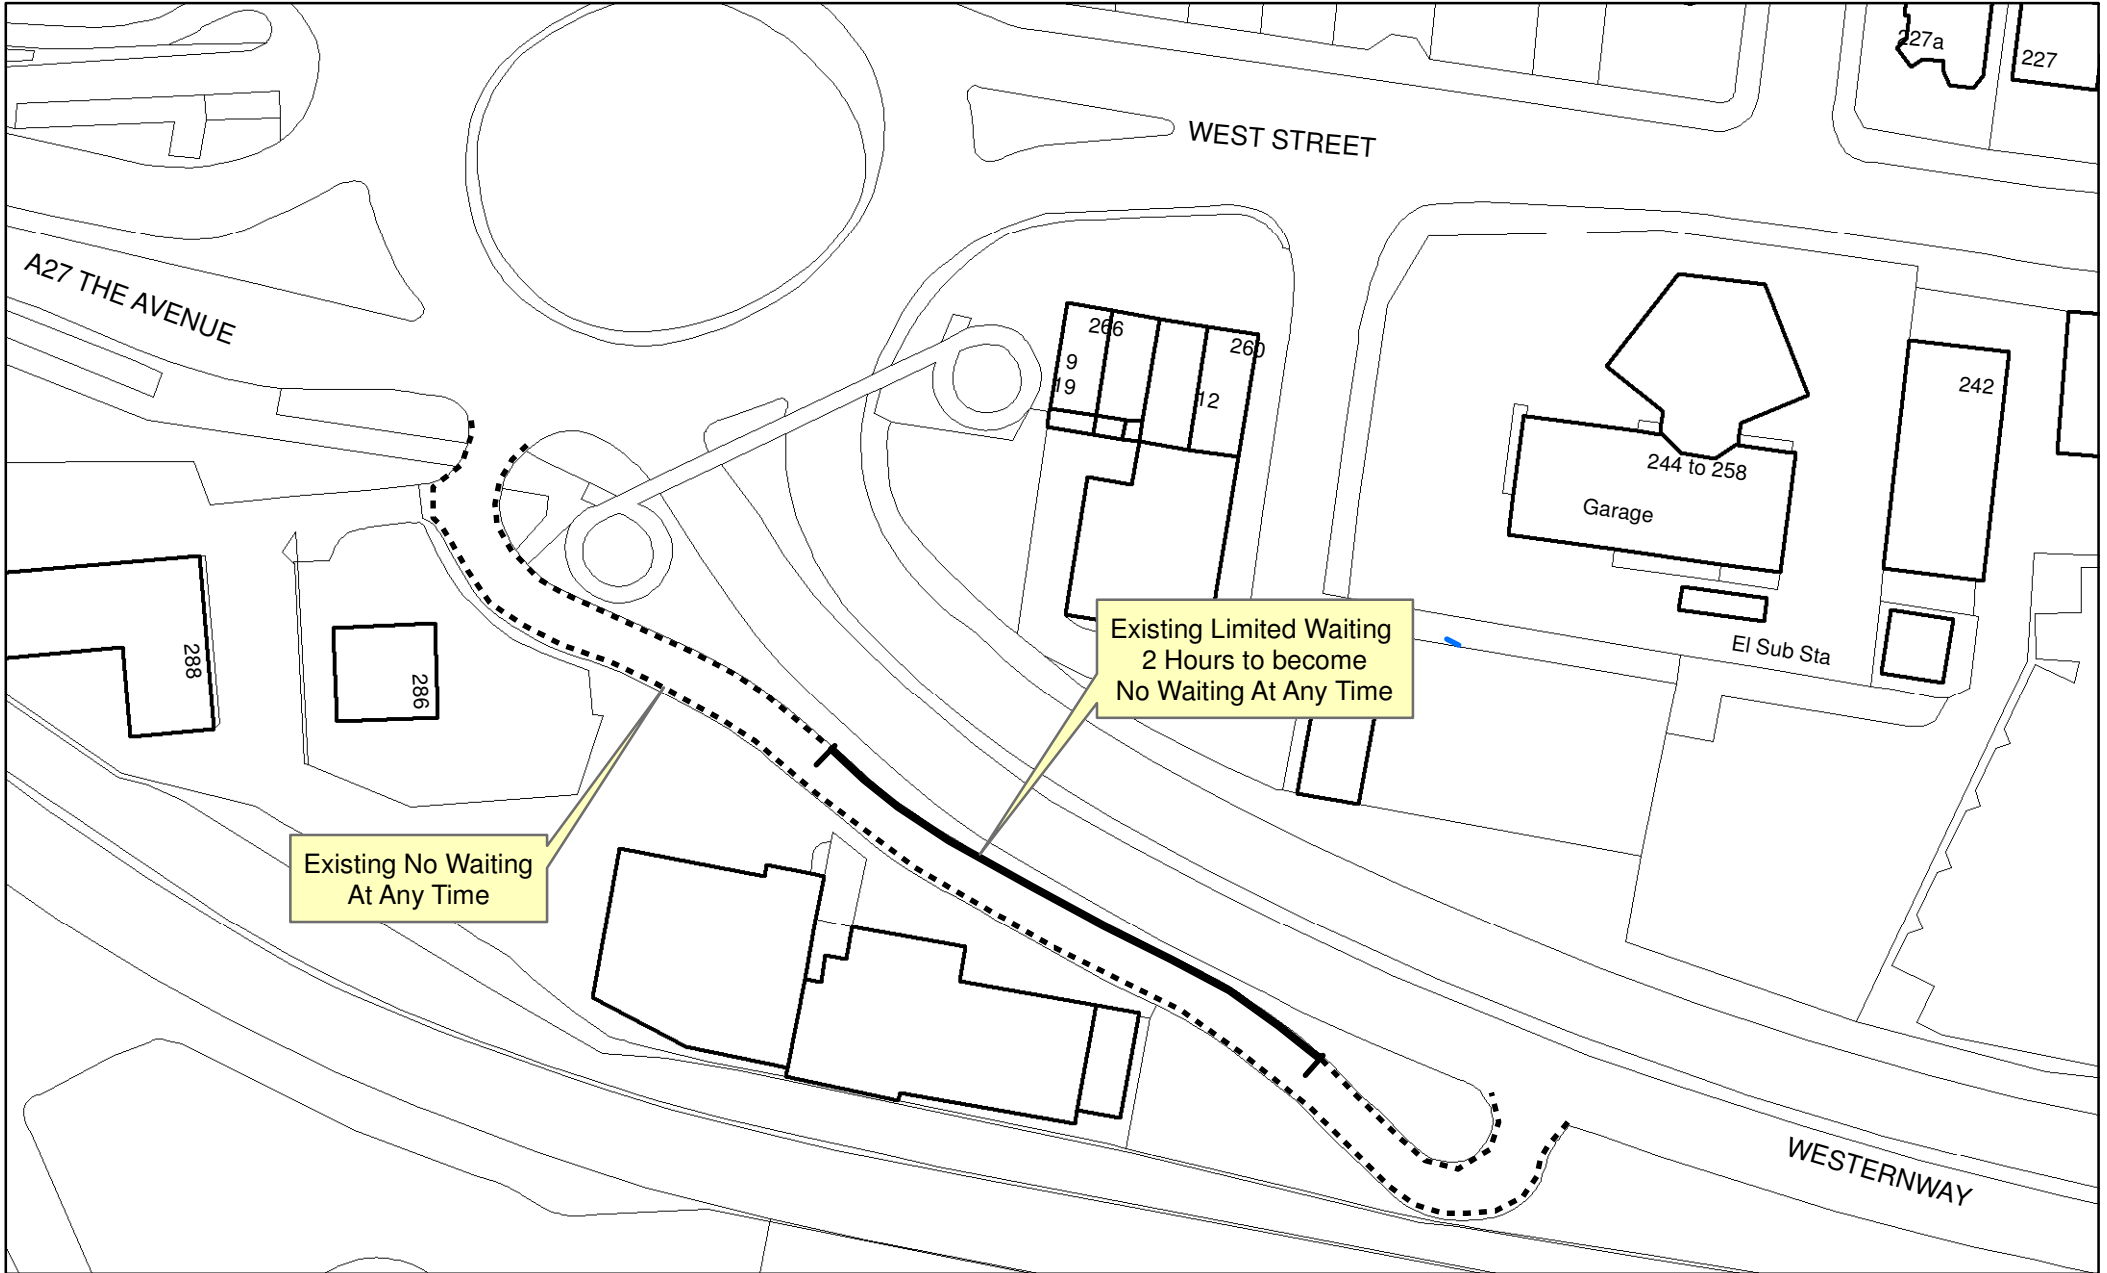

# FAREHAM

BOROUGH COUNCIL

WESTERN WAY, FAREHAM

SCALE - 1:800 @A4